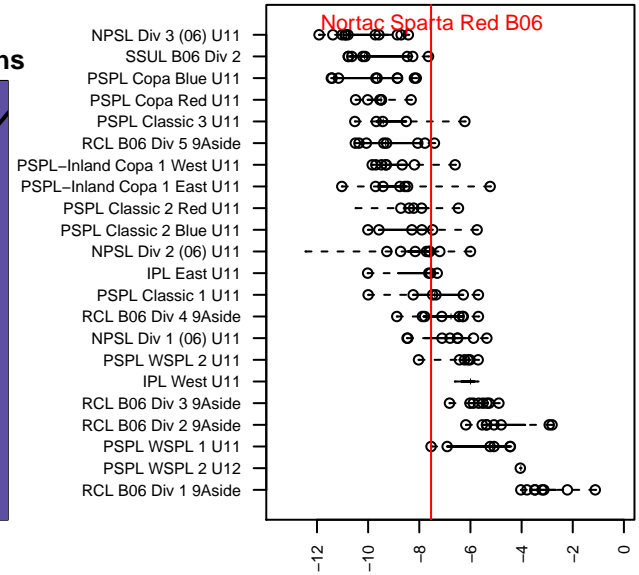

**attack and defense rating
relative to others at age
and all opponents in last 13 months**