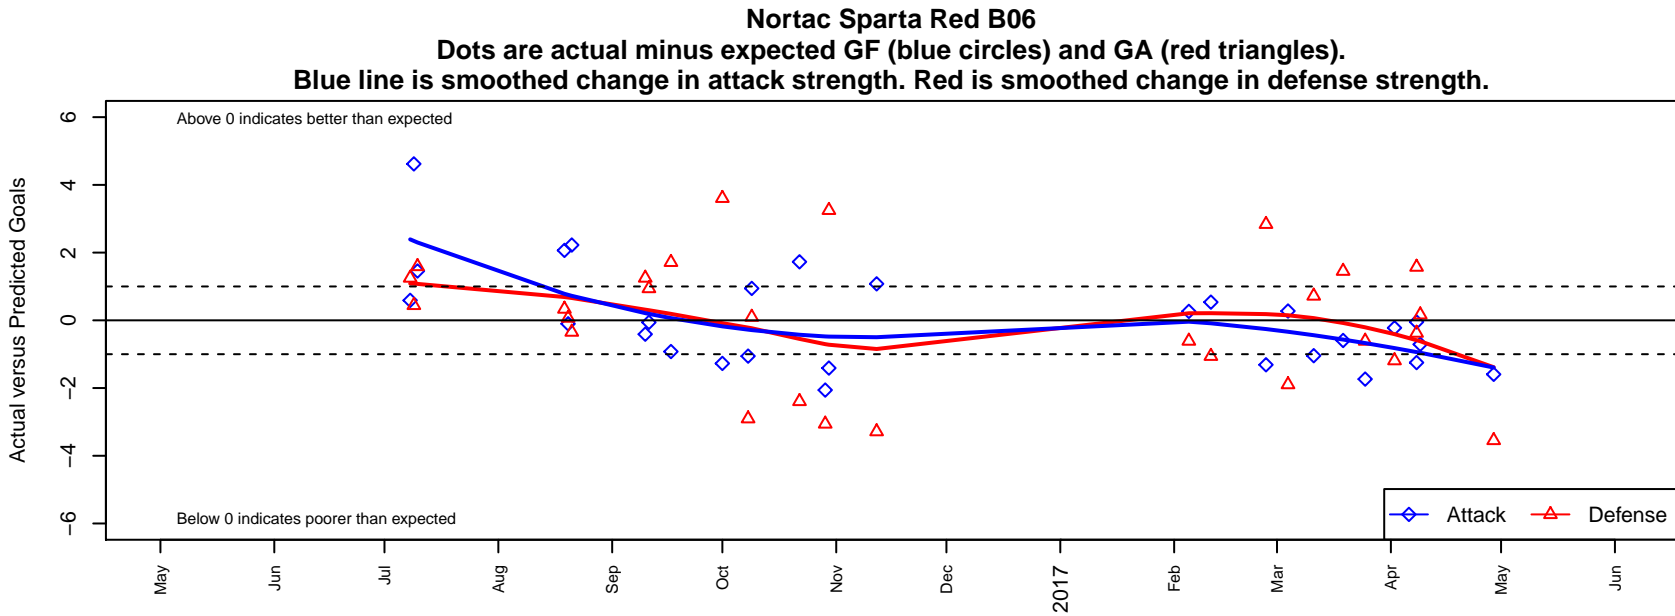

Nortac Sparta Red B06

FC Tacoma
 Tacoma, WA
 B06 total strength=537
 attack=0.62 defense=0.26
 fall league = PSPL WSPL 1 U11
 spr league = Spr PSPL SuperLeague 2 U11

alt names used:
 Sparta B06 Red
 NORTAC SPARTA B06 Red
 NorTac Sparta B06 Red
 NORTAC SPARTA B06 Red
 NORTAC SPARTA B06 RED (WA)

Venues played:
 2016 Seattle United Cup BU11 Gold
 2016 Island Cup BU11 Gold
 2016 PSPL WSPL 1 U11
 2016 Spr PSPL SuperLeague 2 U11
 2016 WA Cup U11 Silver U11

**attack and defense variance (black dot)
relative to other teams
and top 10 in region**